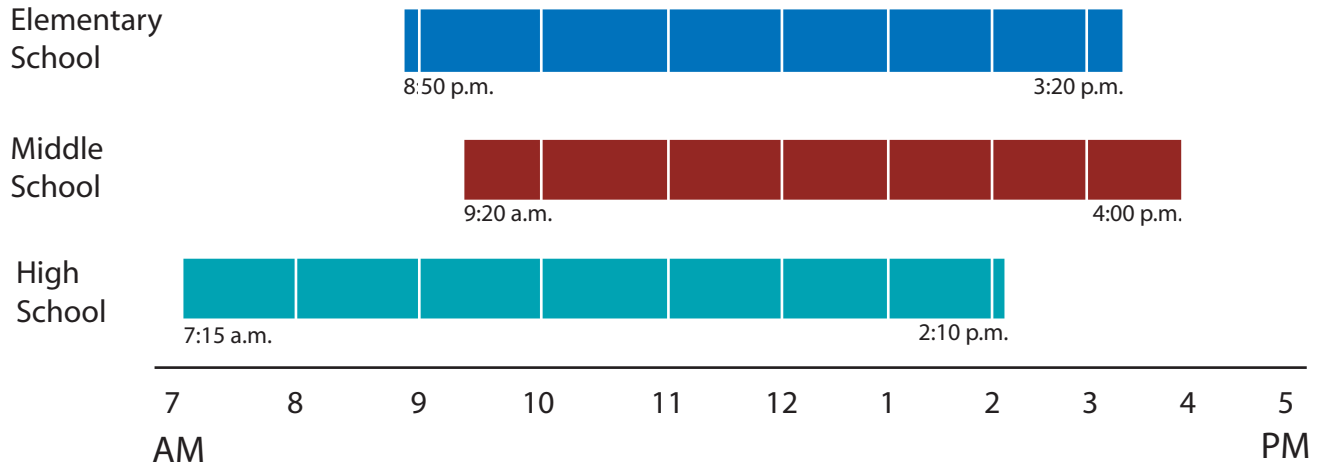

School Start Times in Gwinnett County

Parents who have children at different elementary, middle and high schools are concerned that the school system has disparate start and close times for different levels. It makes it difficult, they say, to arrange childcare, pick-up and drop-off times for their kids. Here are when schools in Gwinnett County Public Schools open and close: